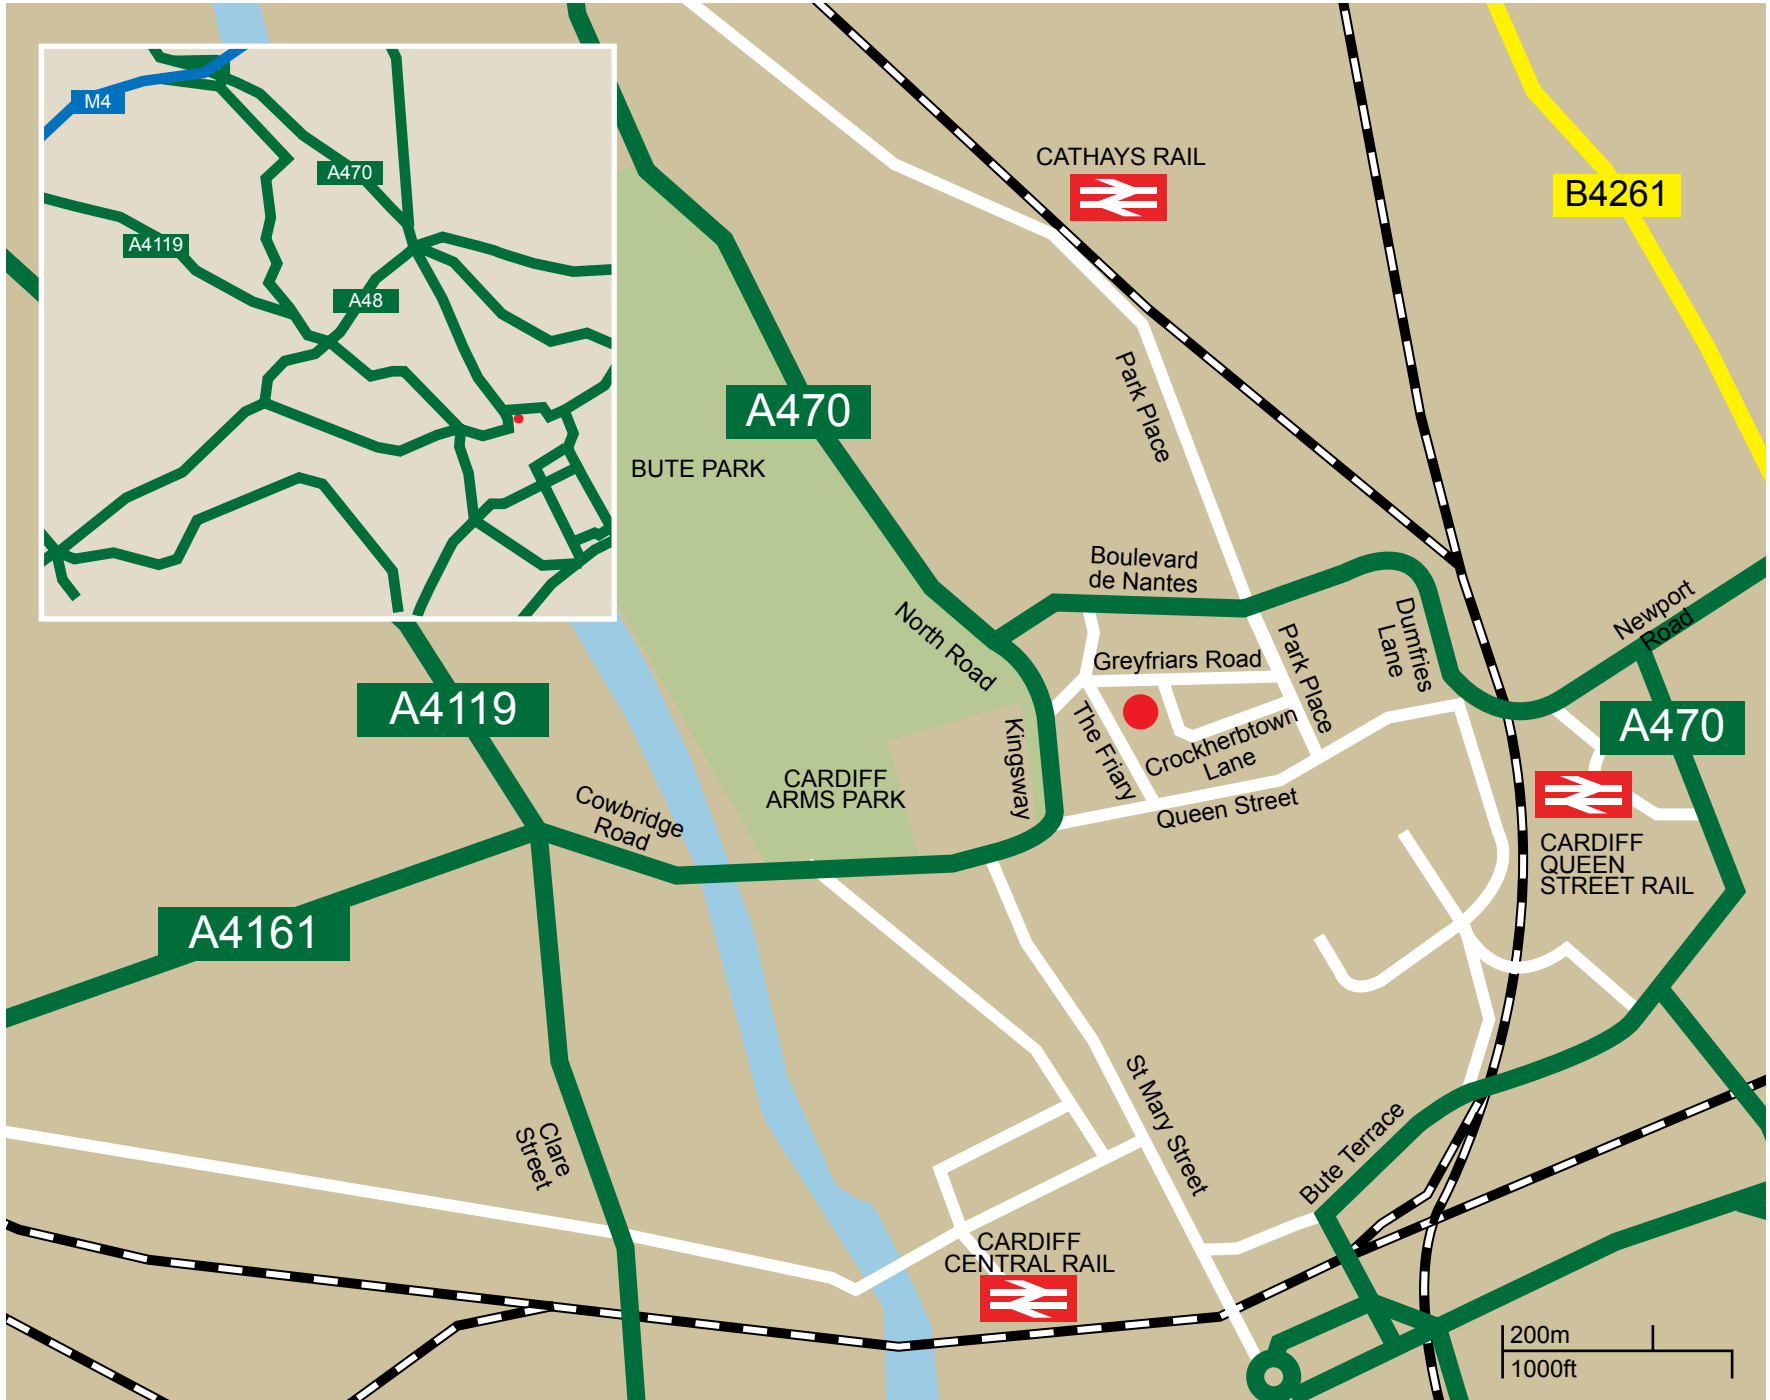

# CORY FREIGHT

15th Floor,  
Capital Tower  
Greyfriars Road  
Cardiff CF10 3PN

## DIRECTIONS

- From the M4, exit at junction 32 onto the A470 towards Cardiff (N).
- Merge onto A470 via the ramp to Cardiff/ Caerdydd and keep right at the fork.
- Turn left at North Rd/ A470.
- Turn left at Boulevard de Nantes/A4161.
- Take the 1st right onto Kingsway and continue onto Greyfriars Rd.
- Turn right at Greyfriars PI and CoryFREIGHT is on the right.